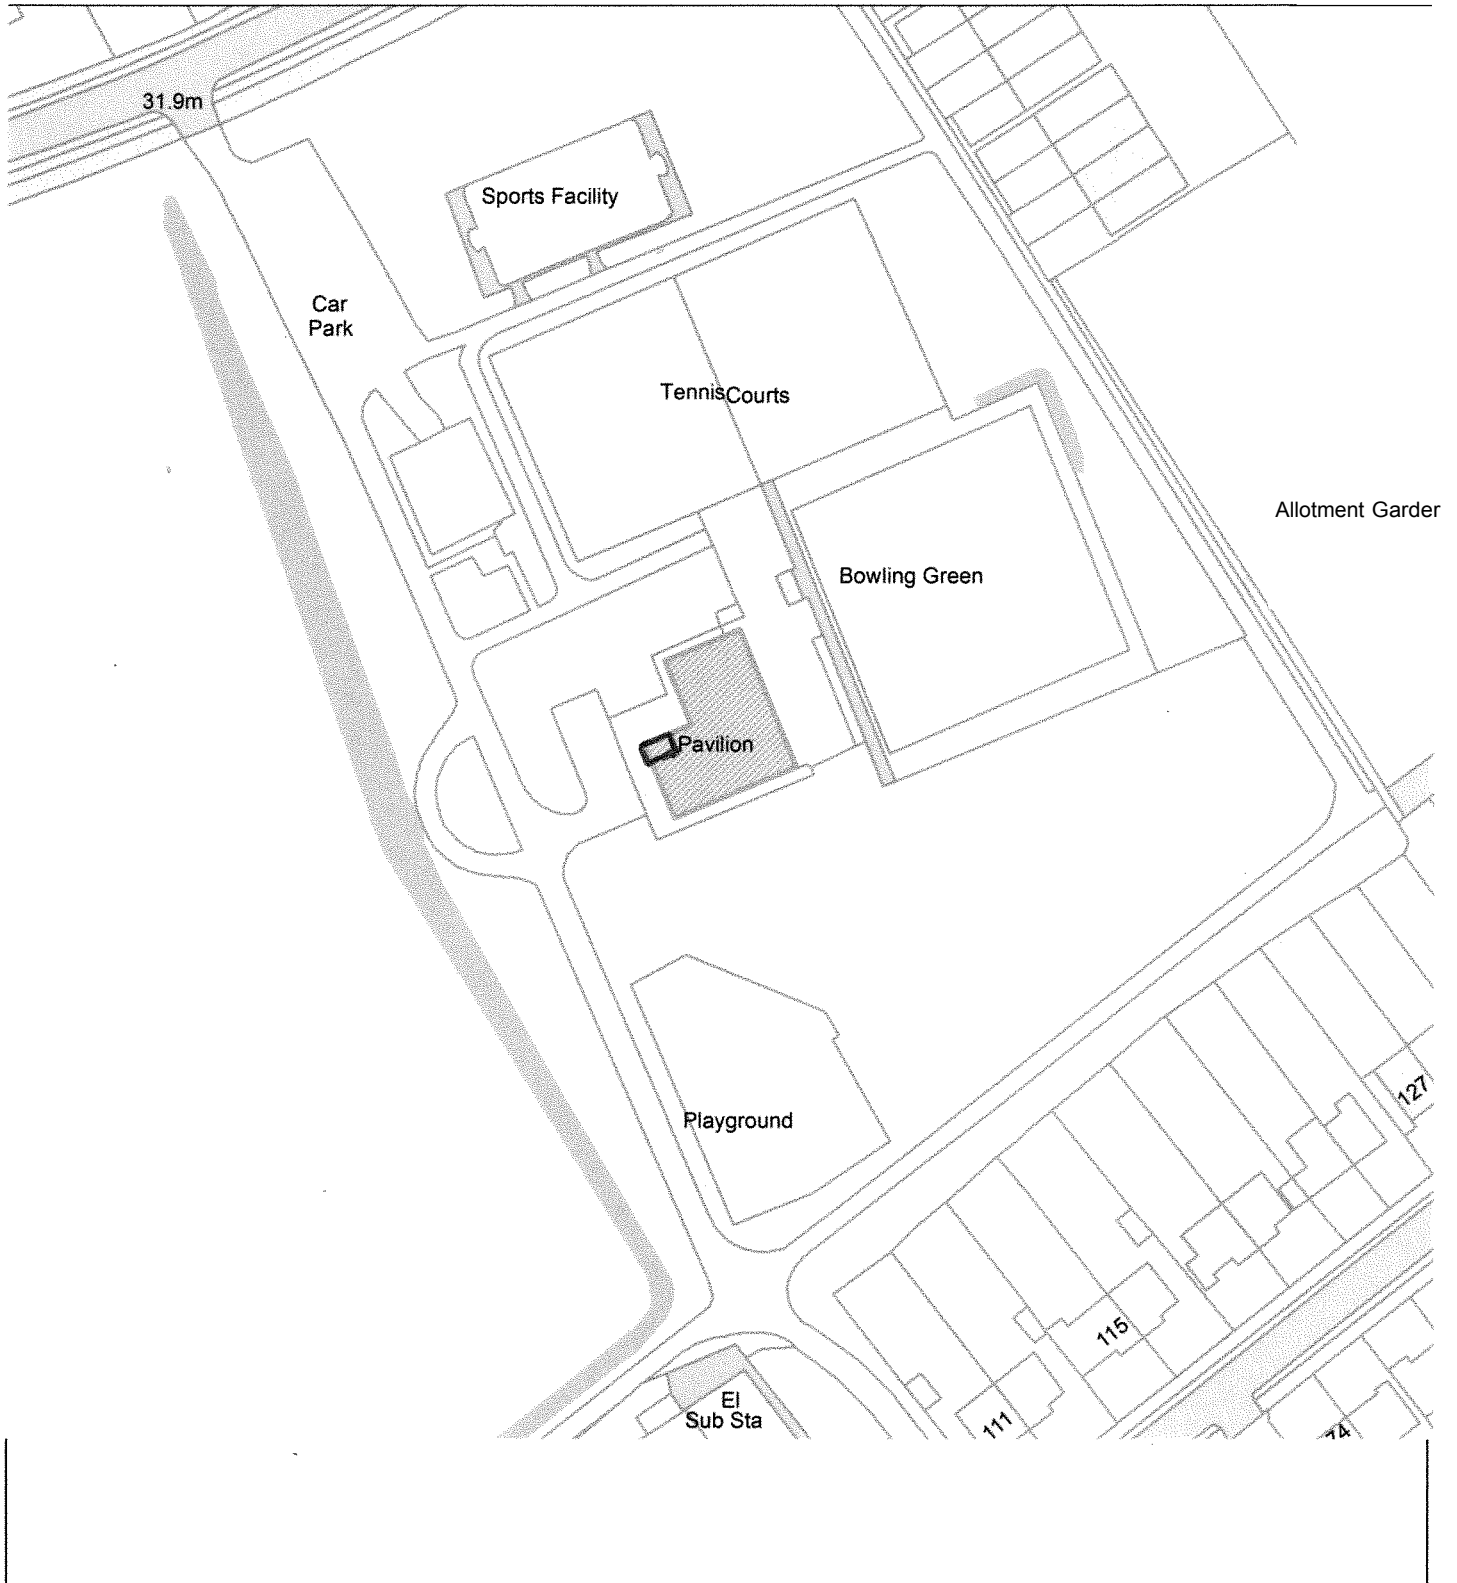

16/01387/FUL

Pavilion, Auriol Park, Salisbury Road, Worcester Park

Scale: 1:1124

Comments	